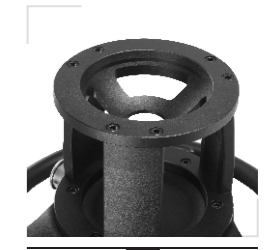

# EP880XK-GT

**NEW**

▶ EP880XK-GT

40kg heavy duty head

Fluid head with 150mm ball

Quick locking

Double-wheel 125mm casters with adjustable cable guards

The manual adjusting system allows your camera to move smoothly and effortlessly, which helps achieve the perfect shot every time