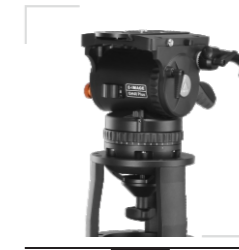

NEW

▶ EP880XK-GT

40kg heavy duty head